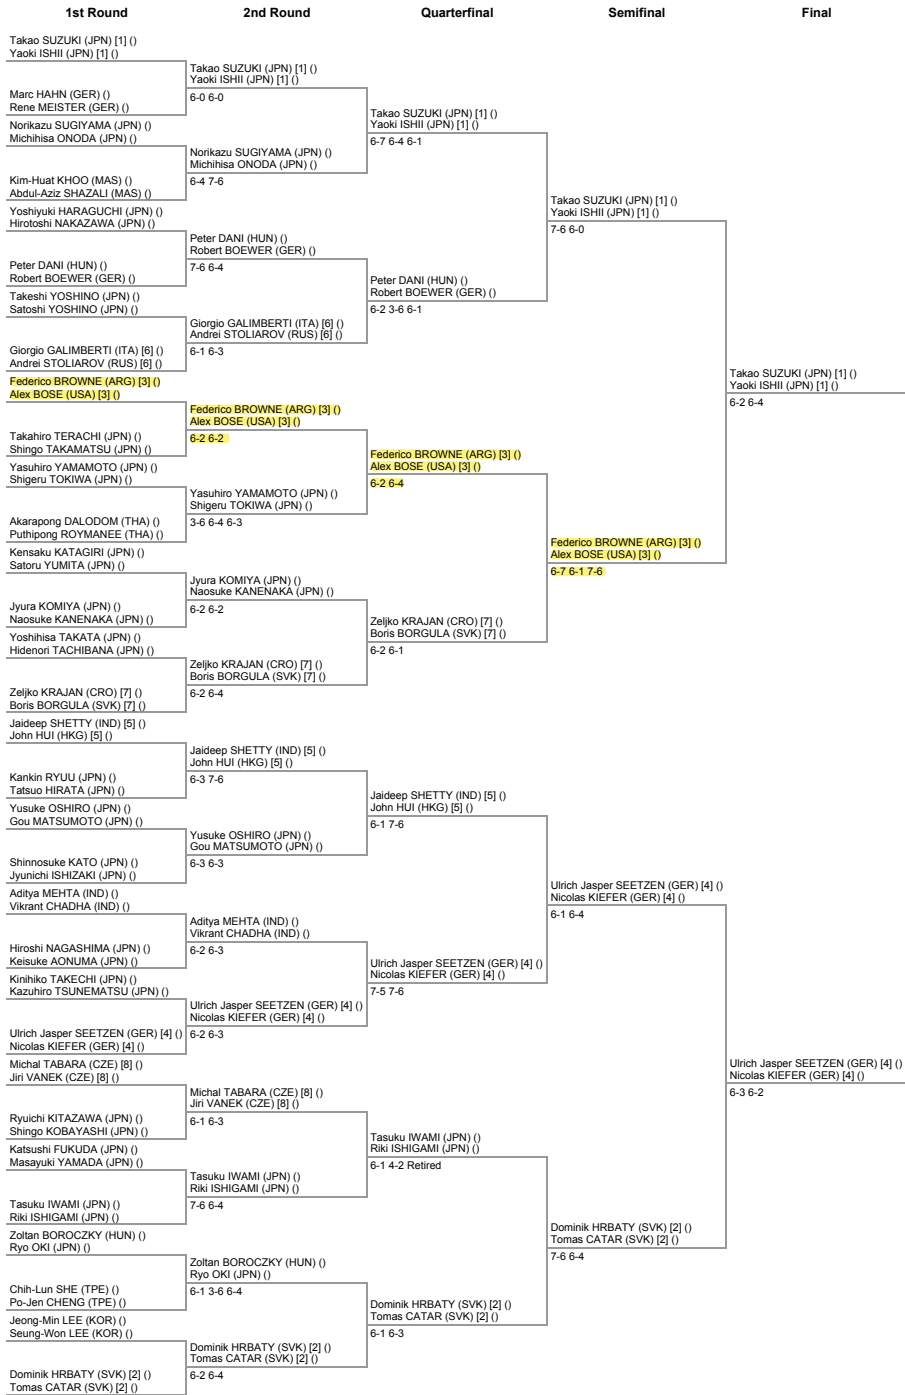

Coca-Cola Super Junior Championships of Japan (17 Oct 1994 - 23 Oct 1994) - Doubles - Main Draw
Hard - Outdoor

Takao SUZUKI (JPN) / Yaoki ISHII (JPN) [1] ()
 7-6 6-0